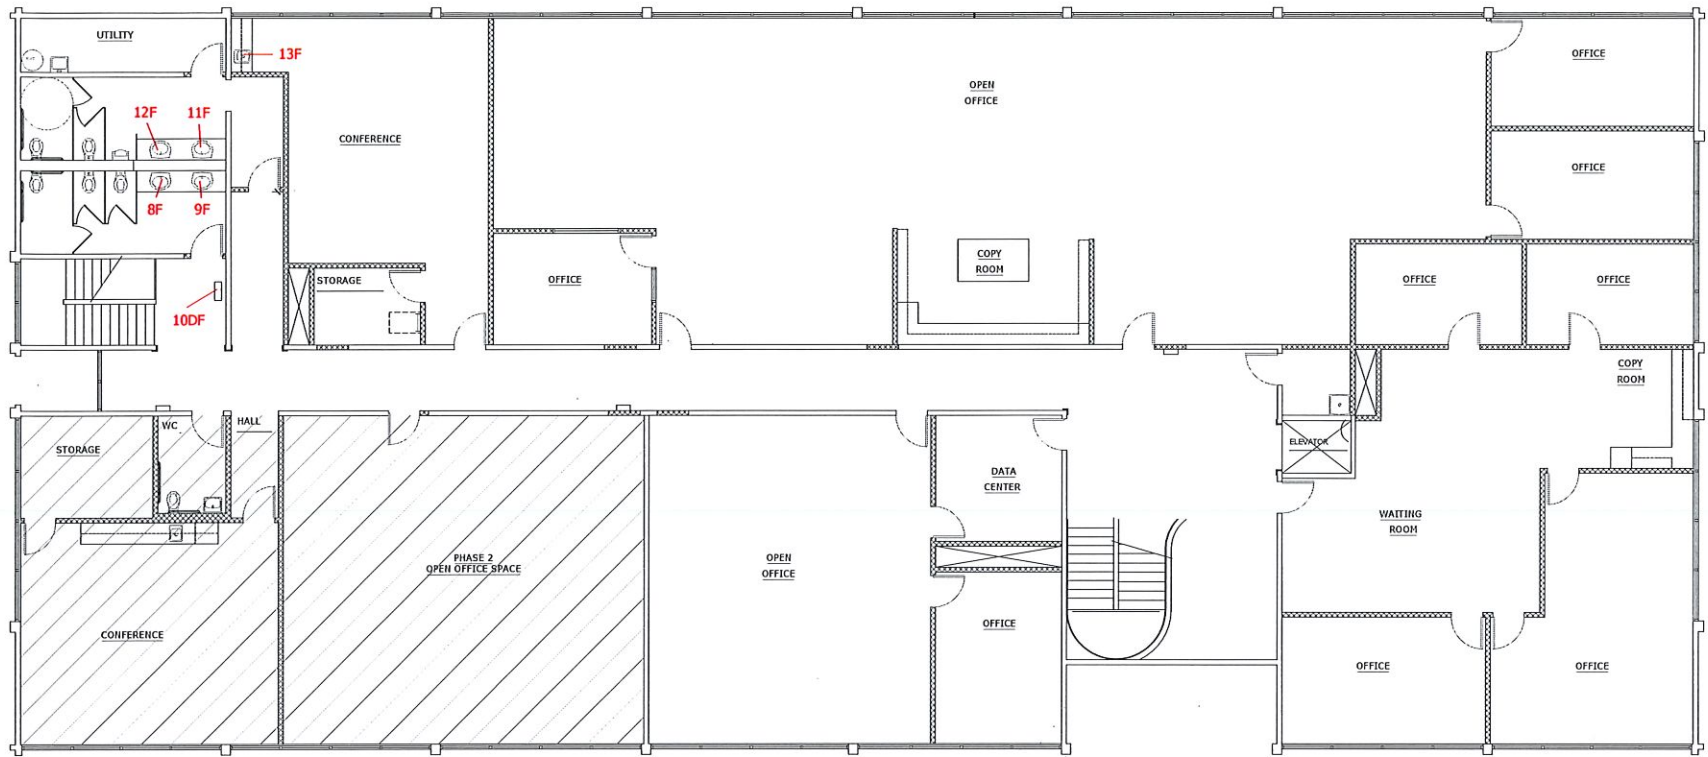

DISTRICT OFFICE - HALSEY (1ST FLOOR)

LEGEND
DF = Drinking Fountain
F = Faucet

DISTRICT OFFICE - HALSEY (2ND FLOOR)

LEGEND
DF = Drinking Fountain
F = Faucet