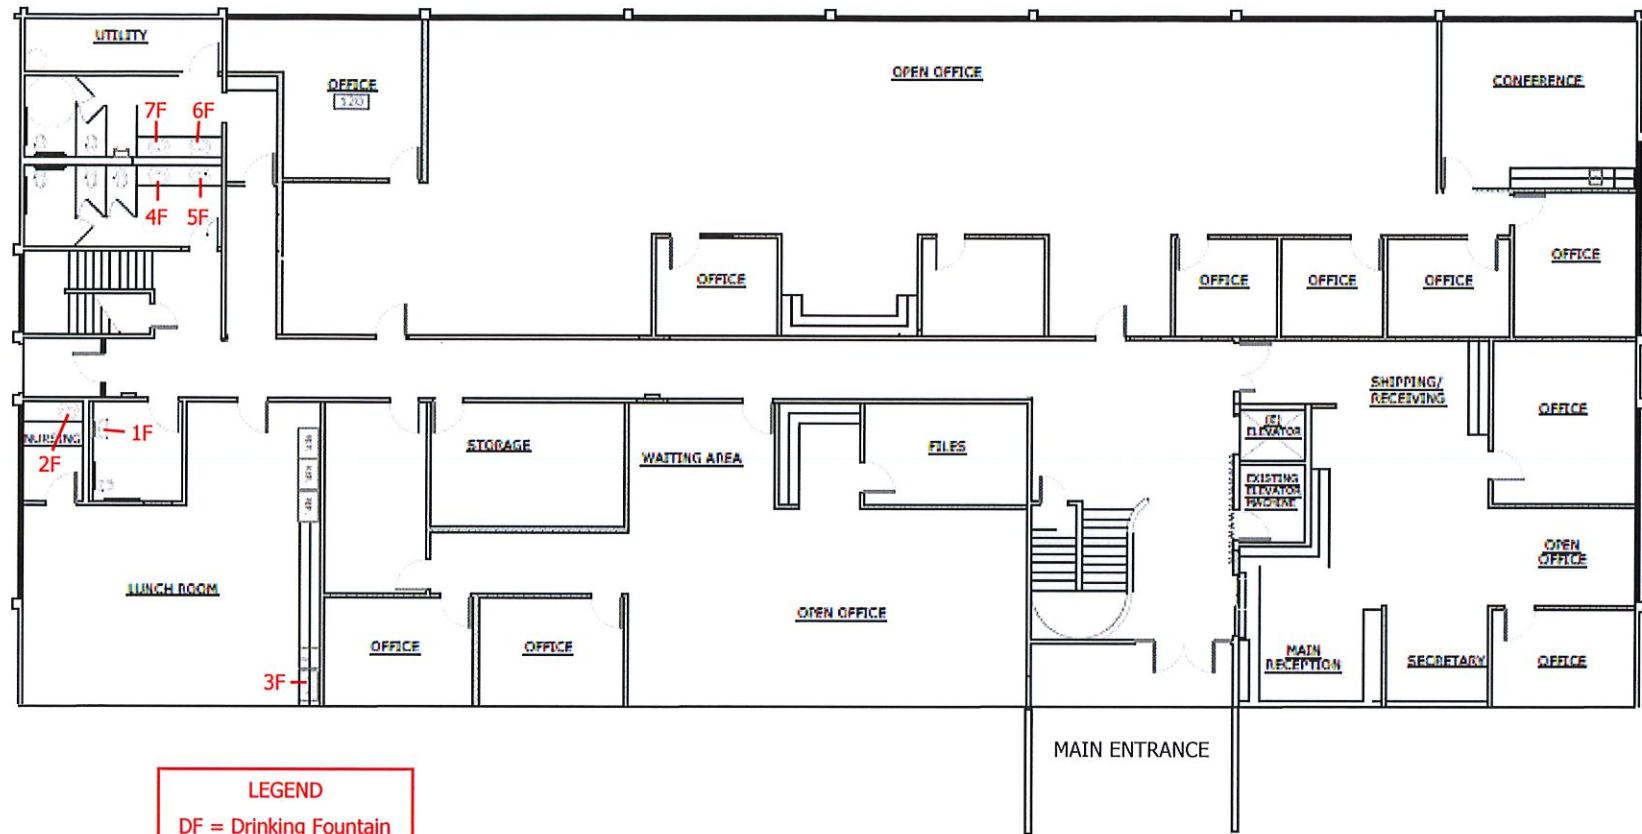

DISTRICT OFFICE - HALSEY (1ST FLOOR)

LEGEND
DF = Drinking Fountain
F = Faucet

DISTRICT OFFICE - HALSEY (2ND FLOOR)

LEGEND
DF = Drinking Fountain
F = Faucet