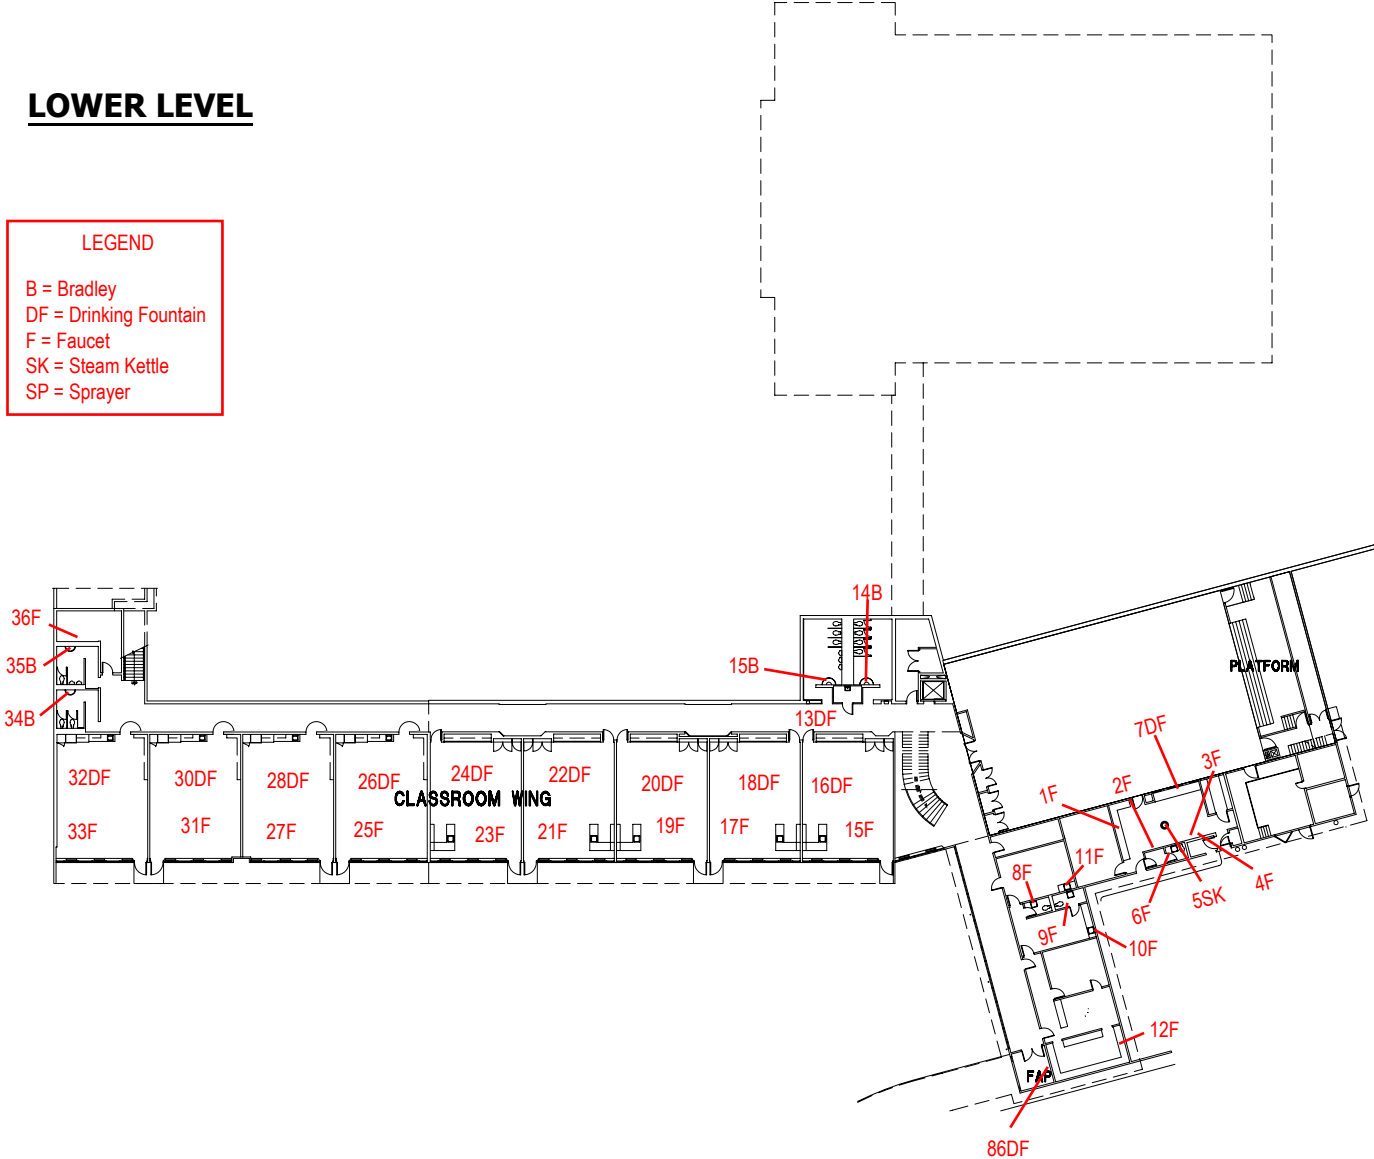

# GILBERT HEIGHTS ELEMENTARY

## LOWER LEVEL

**LEGEND**

- B = Bradley
- DF = Drinking Fountain
- F = Faucet
- SK = Steam Kettle
- SP = Sprayer

//  
//  
//

-

-

-> <