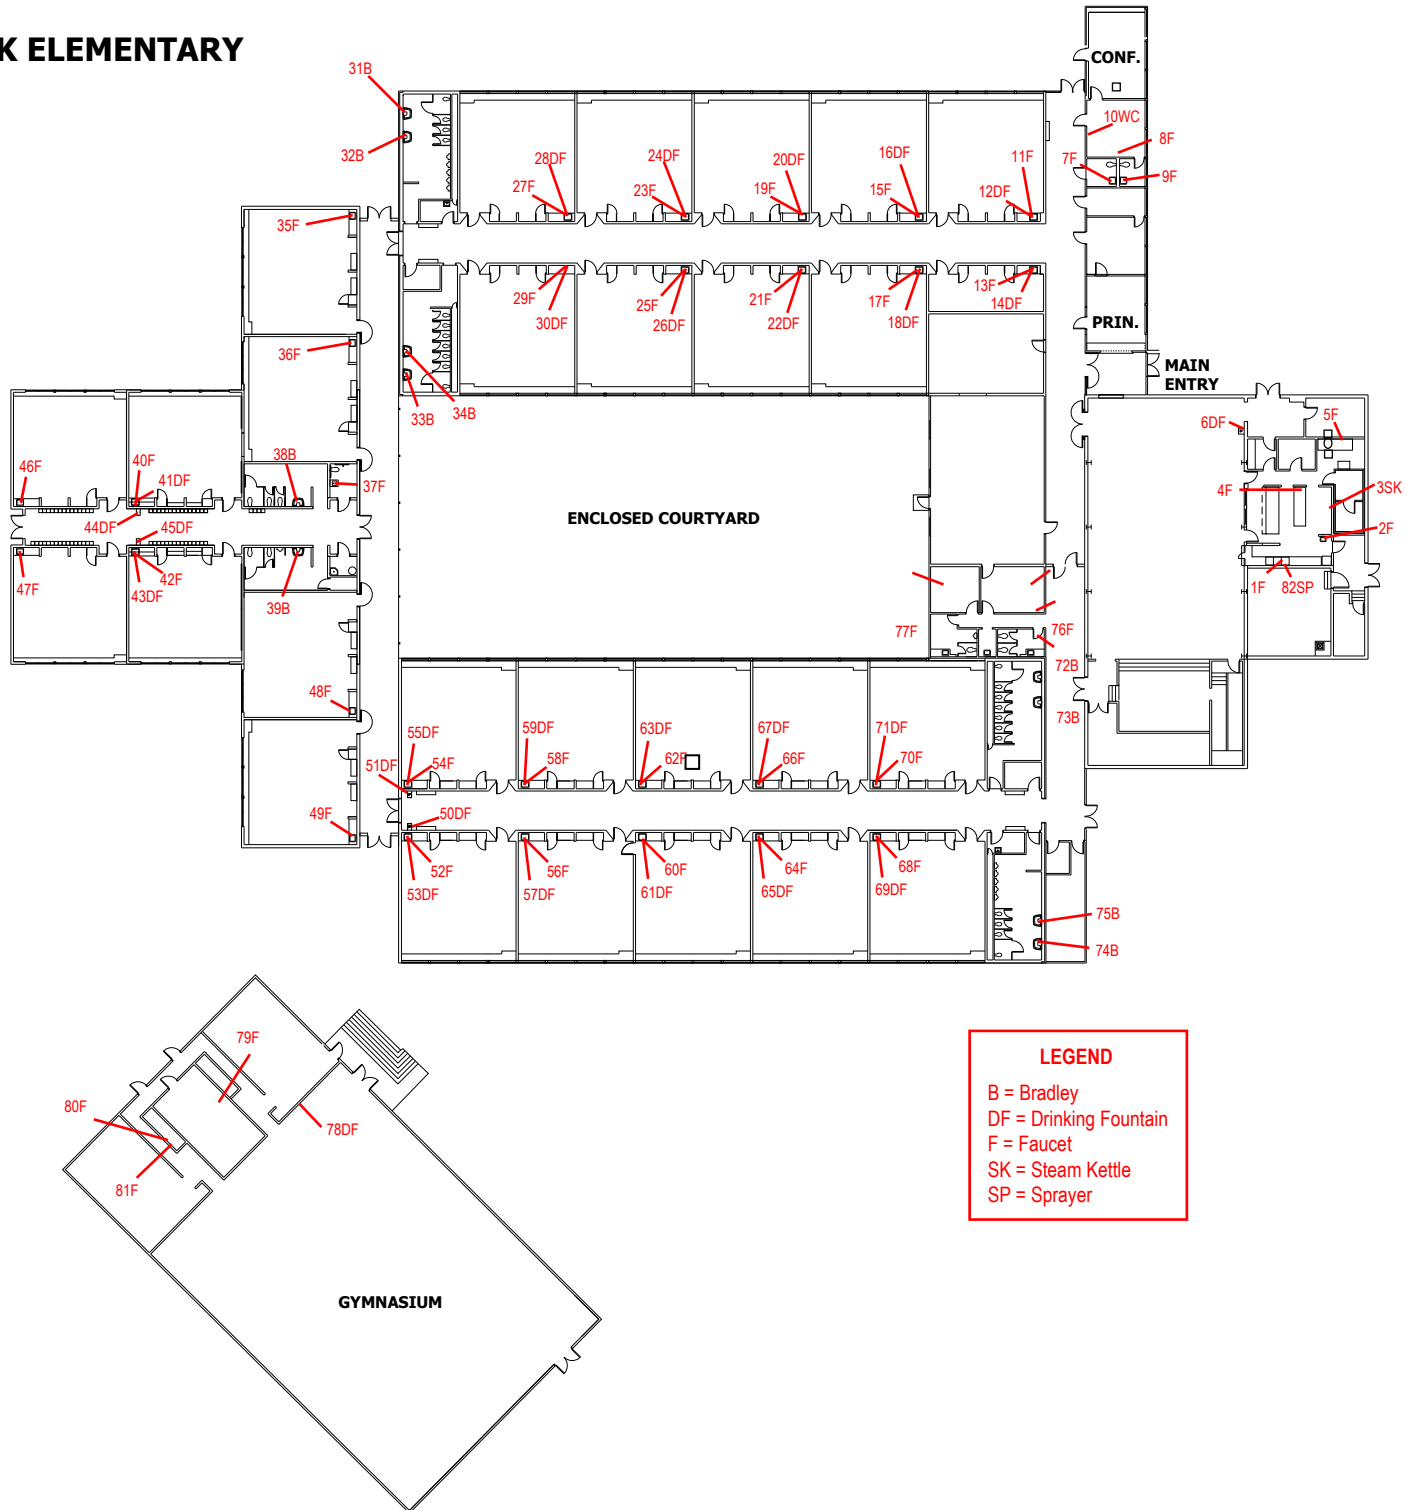

# GILBERT PARK ELEMENTARY

**LEGEND**

- B = Bradley
- DF = Drinking Fountain
- F = Faucet
- SK = Steam Kettle
- SP = Sprayer