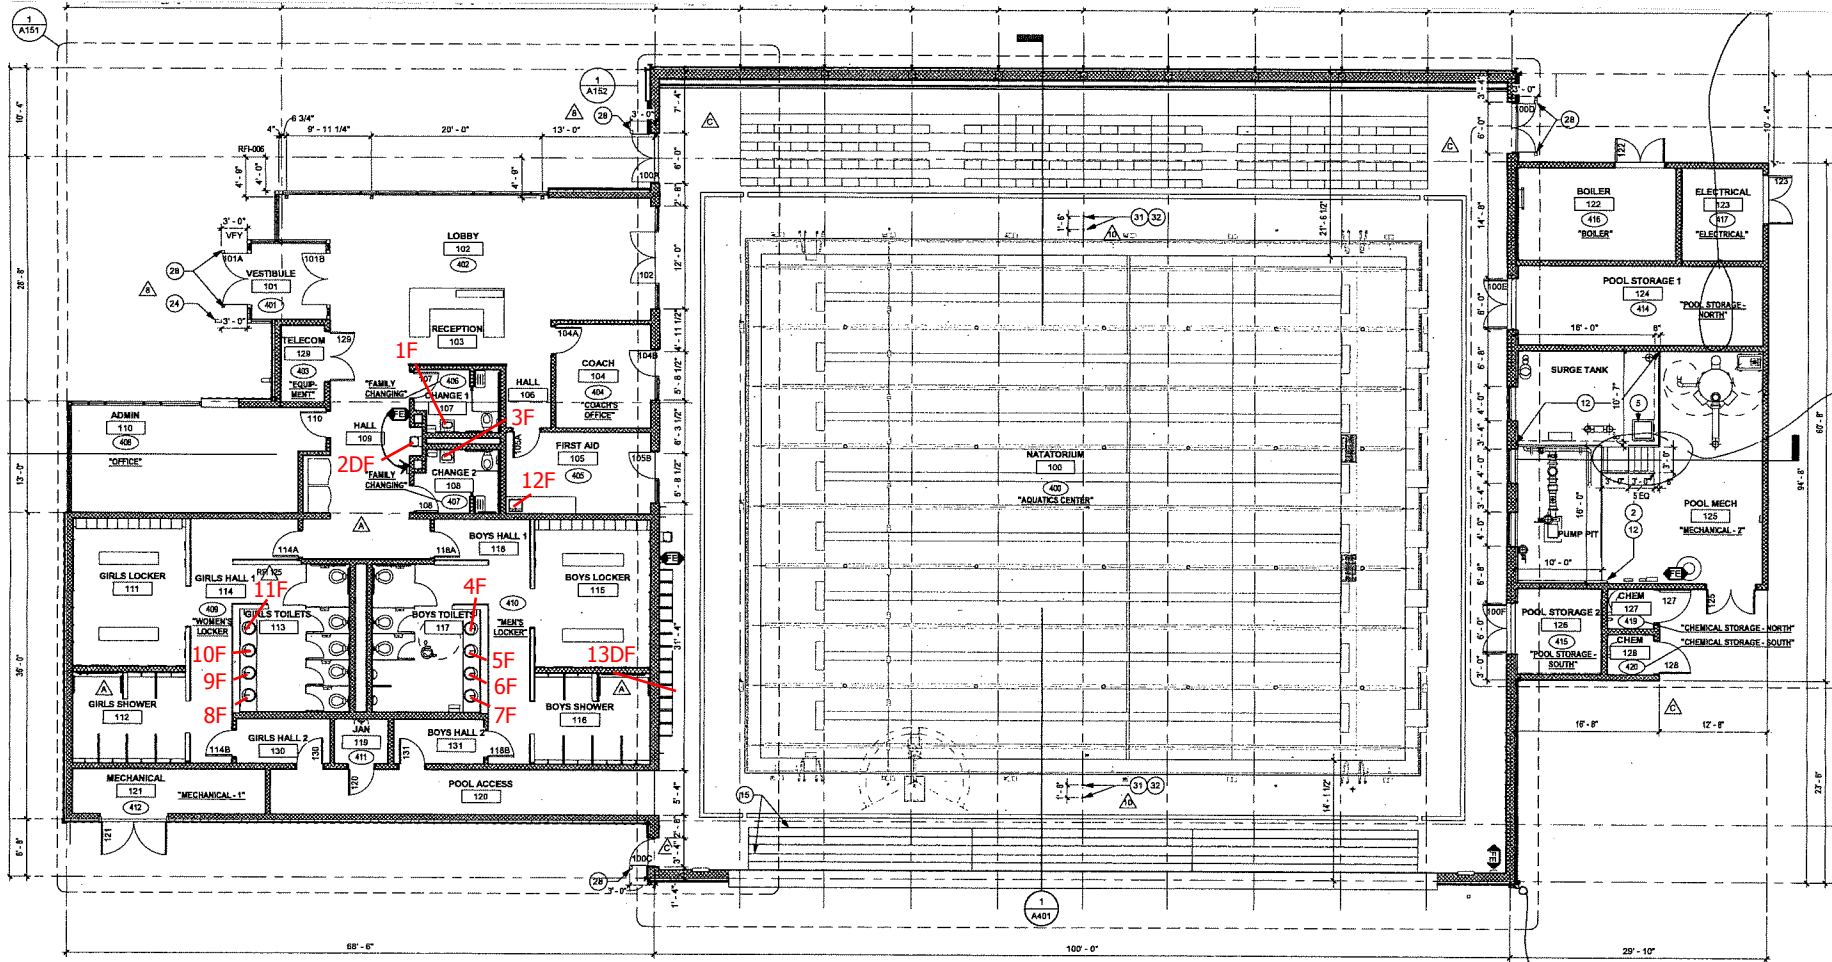

# DAVID DOUGLAS HIGH SCHOOL - AQUATICS CENTER

**LEGEND**

F = Faucet  
DF = Drinking Fountain