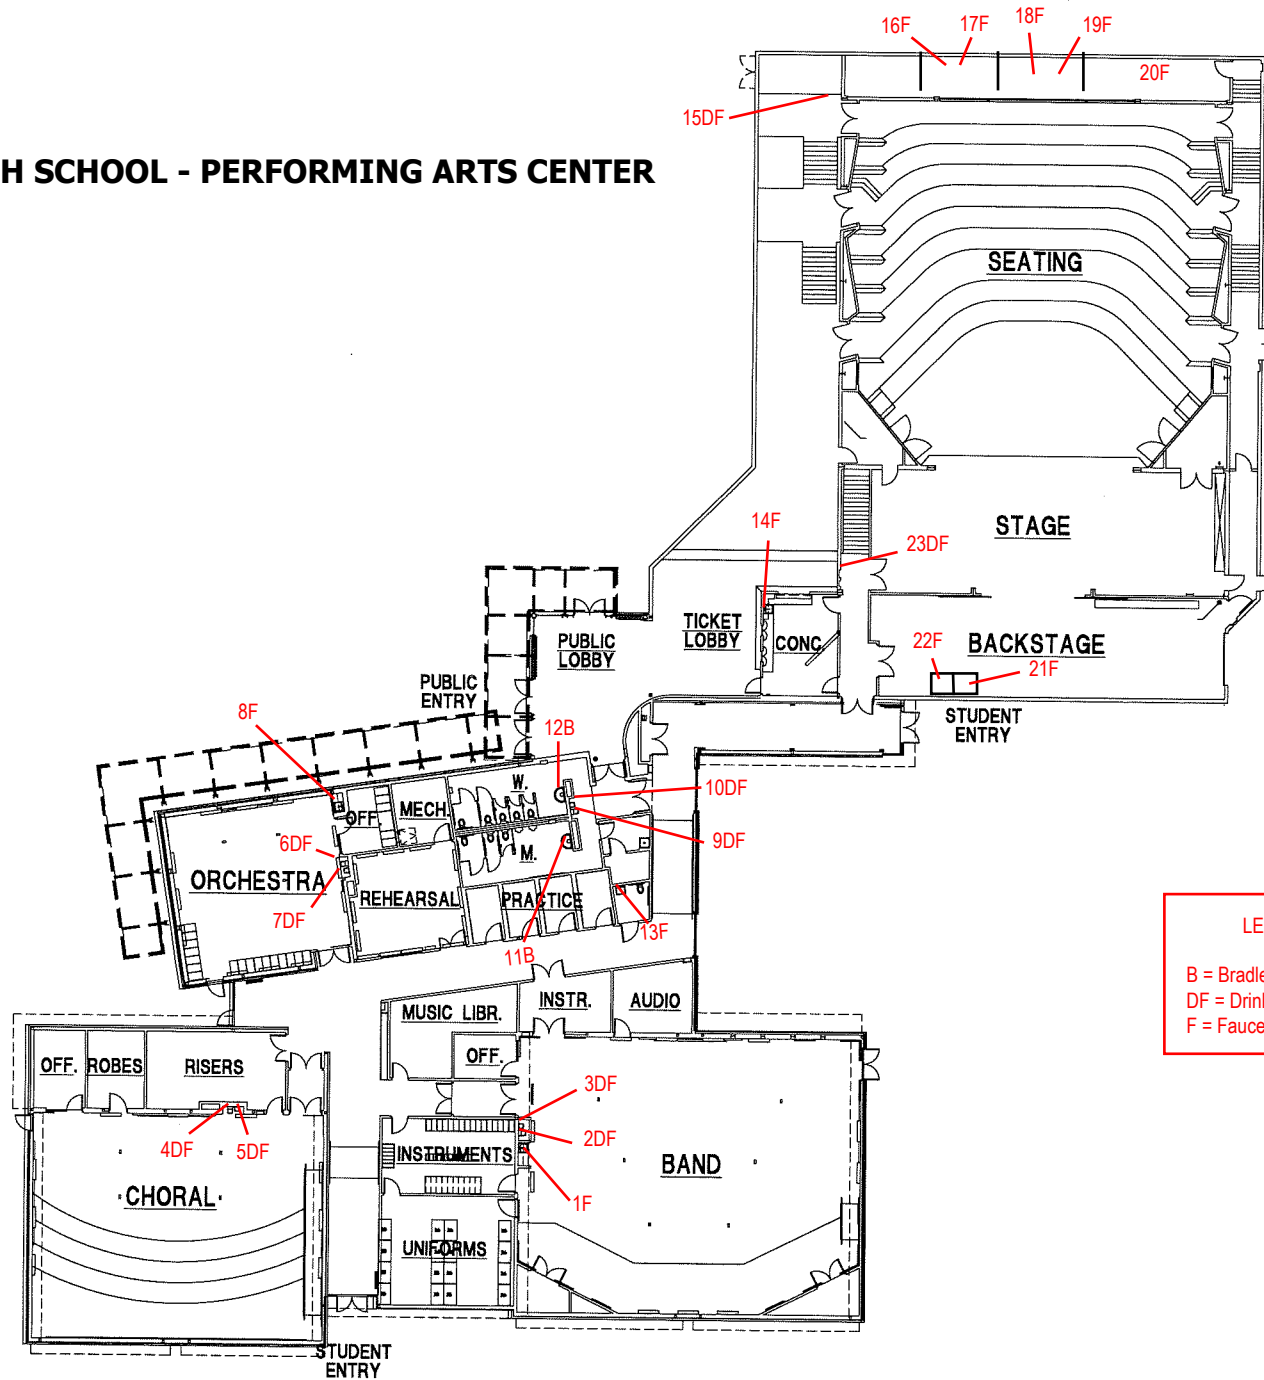

DAVID DOUGLAS HIGH SCHOOL - PERFORMING ARTS CENTER

MAIN FLOOR

LEGEND

- B = Bradley
- DF = Drinking Fountain
- F = Faucet

DAVID DOUGLAS HIGH SCHOOL - PERFORMING ARTS CENTER

LOWER LEVEL

LEGEND
B = Bradley
DF = Drinking Fountain
F = Faucet