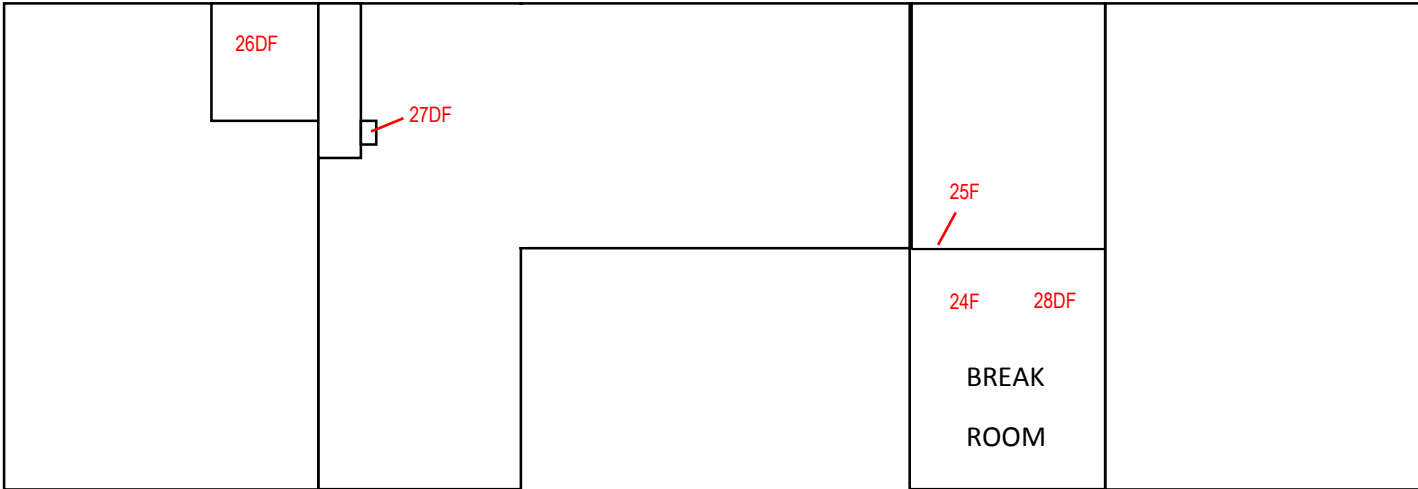

SOUTH POWELLHURST - MAIN LEVEL

LEGEND
B = Bradley
DF = Drinking Fountain
F = Faucet

SOUTH POWELLHURST - BASEMENT LEVEL

LEGEND
B = Bradley
DF = Drinking Fountain
F = Faucet

SOUTH POWELLHURST - BUS GARAGE

LEGEND
B = Bradley
DF = Drinking Fountain
F = Faucet

SOUTH POWELLHURST - MAINTENANCE SHOP

LEGEND
B = Bradley
DF = Drinking Fountain
F = Faucet