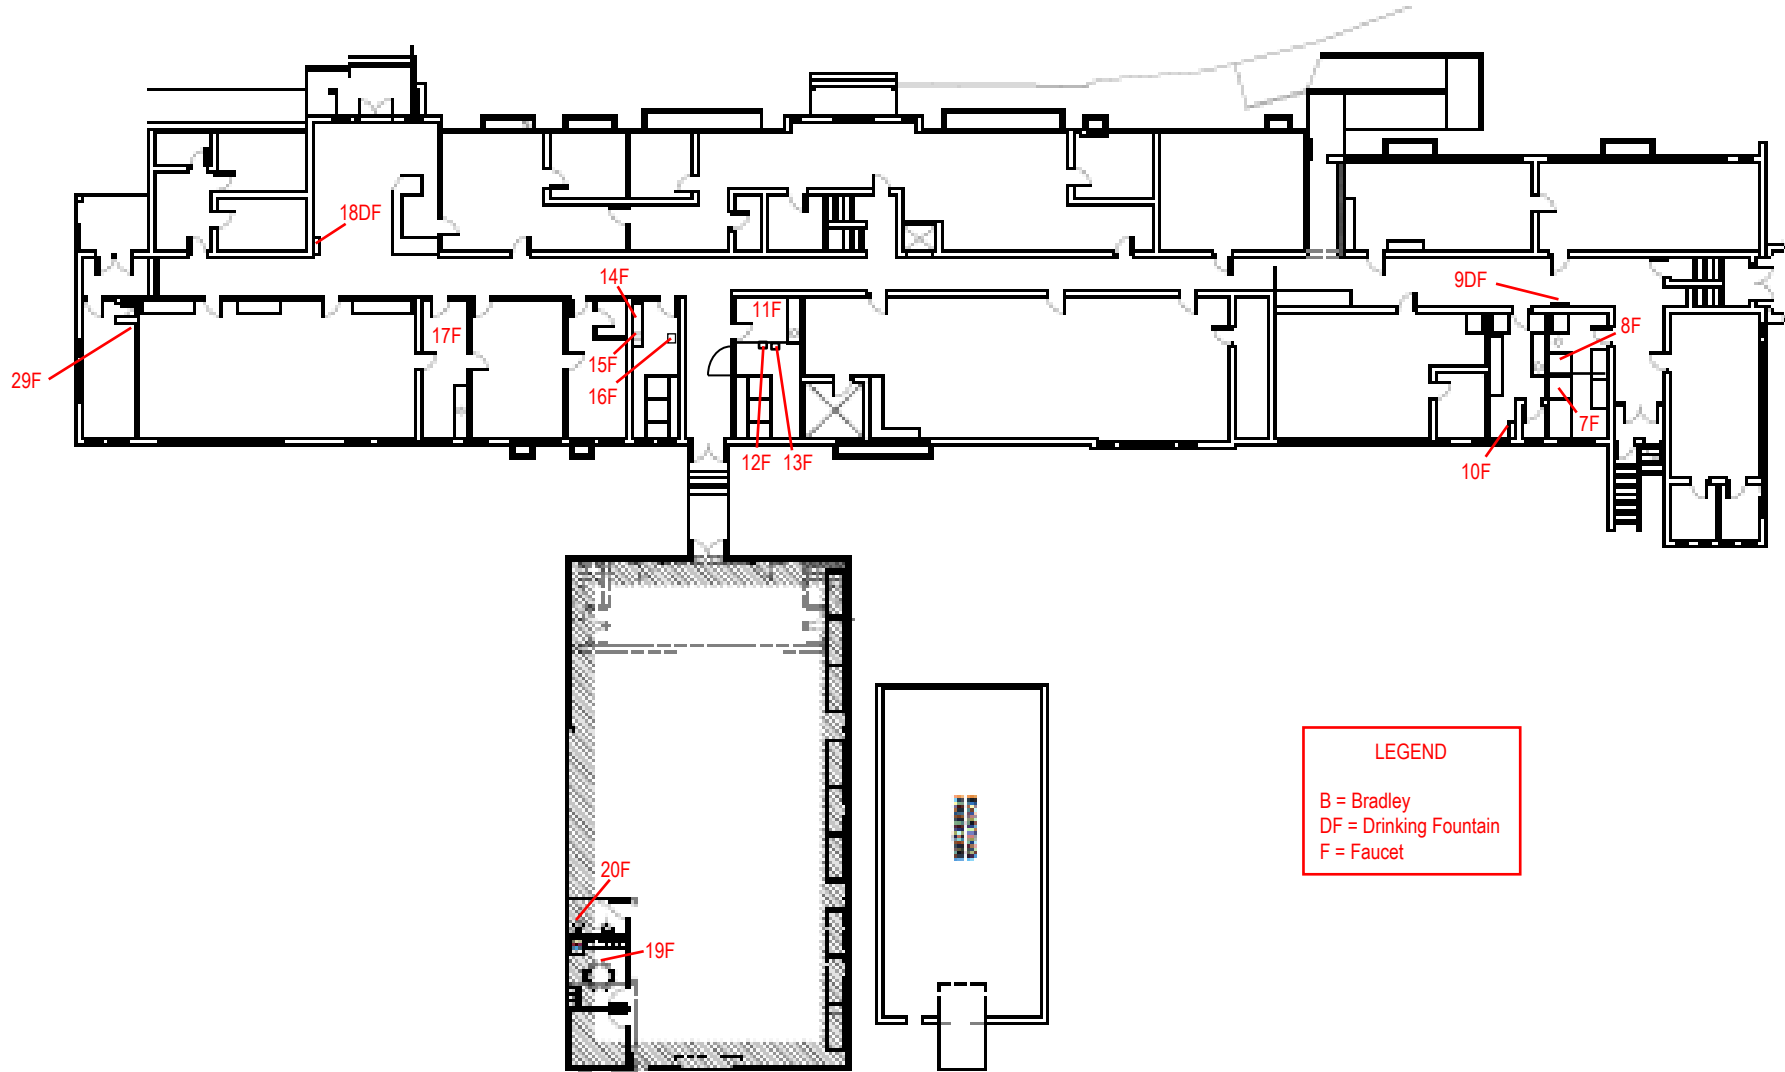

SOUTH POWELLHURST - MAIN LEVEL

LEGEND
B = Bradley
DF = Drinking Fountain
F = Faucet

SOUTH POWELLHURST - BASEMENT LEVEL

LEGEND
B = Bradley
DF = Drinking Fountain
F = Faucet

SOUTH POWELLHURST - BUS GARAGE

LEGEND
B = Bradley
DF = Drinking Fountain
F = Faucet

SOUTH POWELLHURST - MAINTENANCE SHOP

LEGEND
B = Bradley
DF = Drinking Fountain
F = Faucet