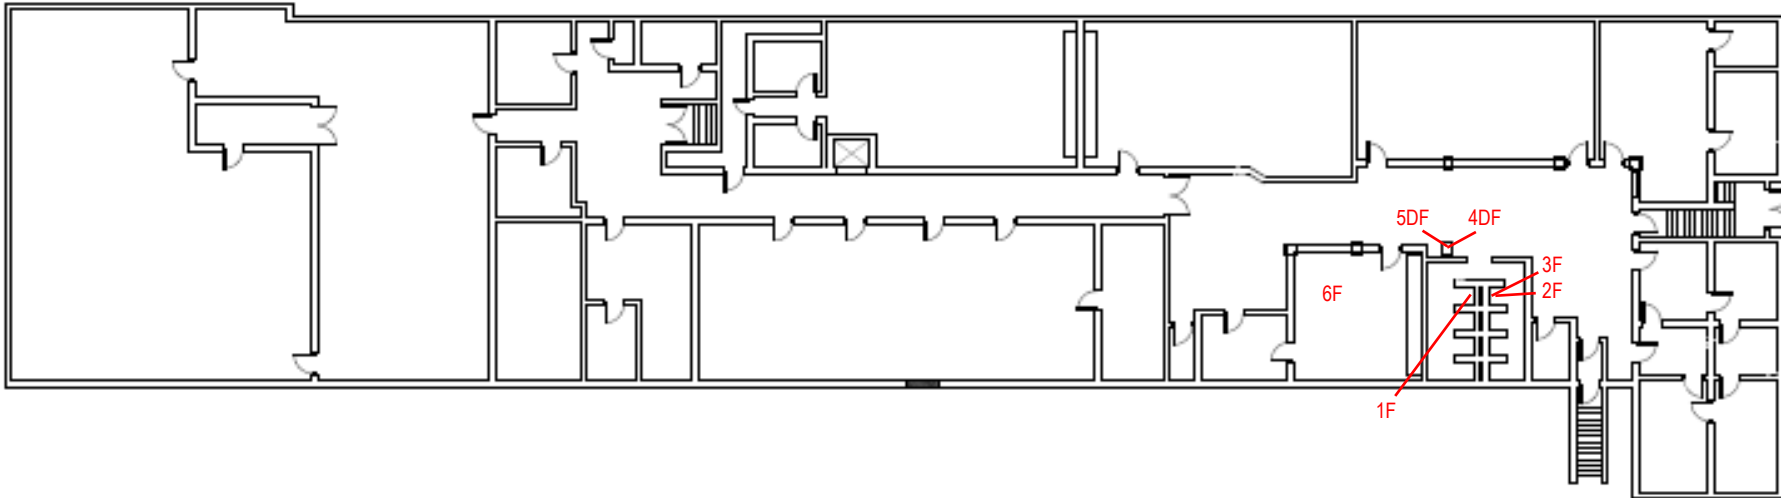

SOUTH POWELLHURST - MAIN LEVEL

LEGEND
B = Bradley
DF = Drinking Fountain
F = Faucet

SOUTH POWELLHURST - BASEMENT LEVEL

LEGEND
B = Bradley
DF = Drinking Fountain
F = Faucet

SOUTH POWELLHURST - BUS GARAGE

LEGEND
B = Bradley
DF = Drinking Fountain
F = Faucet

SOUTH POWELLHURST - MAINTENANCE SHOP

LEGEND
B = Bradley
DF = Drinking Fountain
F = Faucet