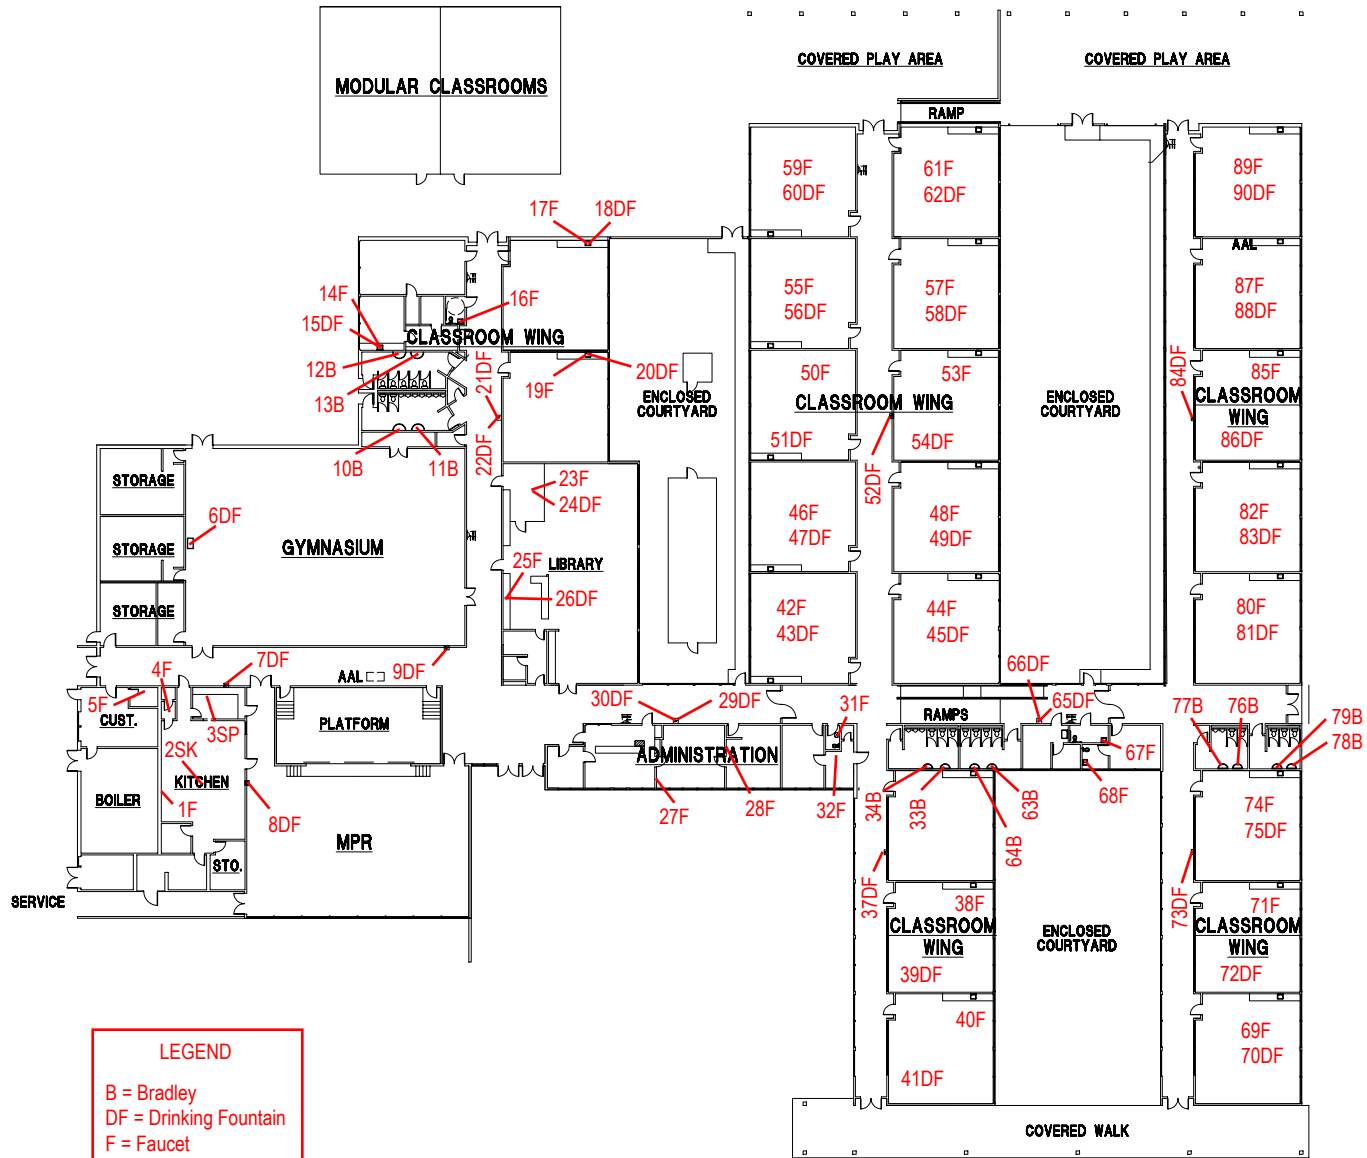

# VENTURA PARK ELEMENTARY

**LEGEND**  
 B = Bradley  
 DF = Drinking Fountain  
 F = Faucet  
 SK = Steam Kettle  
 SP = Sprayer