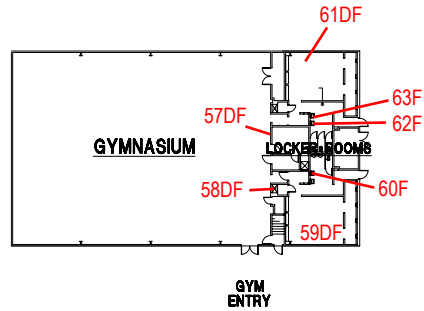

WEST POWELLHURST ELEMENTARY

59DF & 61DF = DISABLED
SCHEDULED TO REMOVE

LEGEND
 B = Bradley
 DF = Drinking Fountain
 F = Faucet
 SK = Steam Kettle
 SP = Sprayer