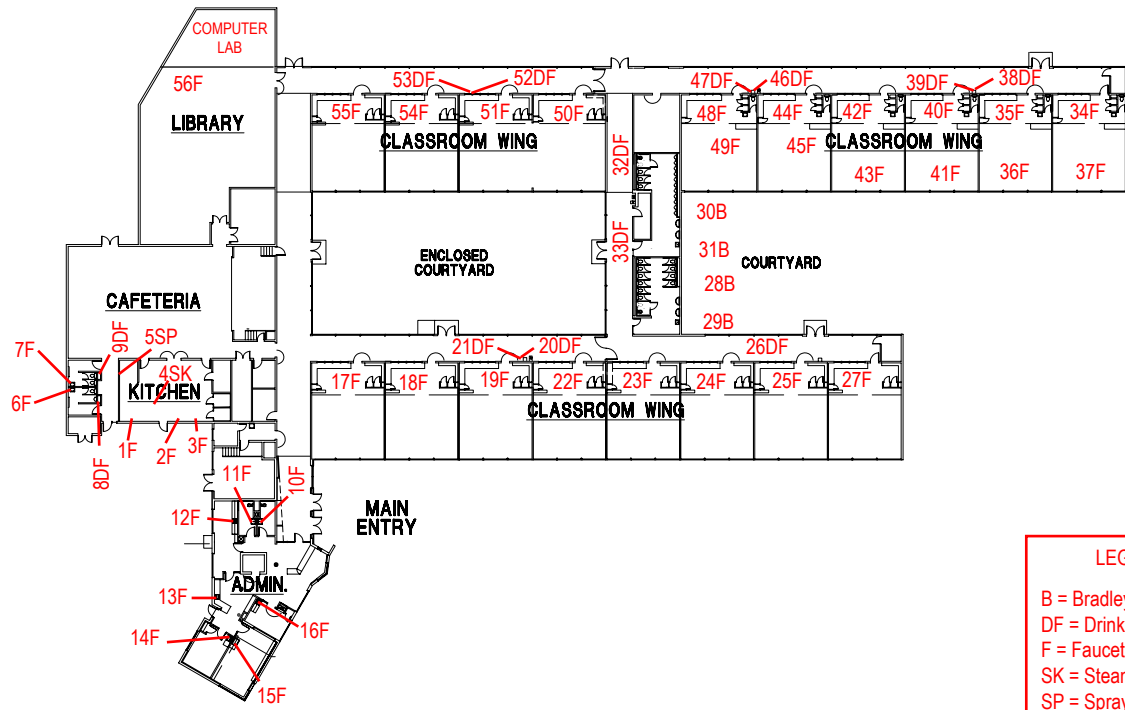

WEST POWELLHURST ELEMENTARY

59DF & 61DF = DISABLED
SCHEDULED TO REMOVE

LEGEND
 B = Bradley
 DF = Drinking Fountain
 F = Faucet
 SK = Steam Kettle
 SP = Sprayer