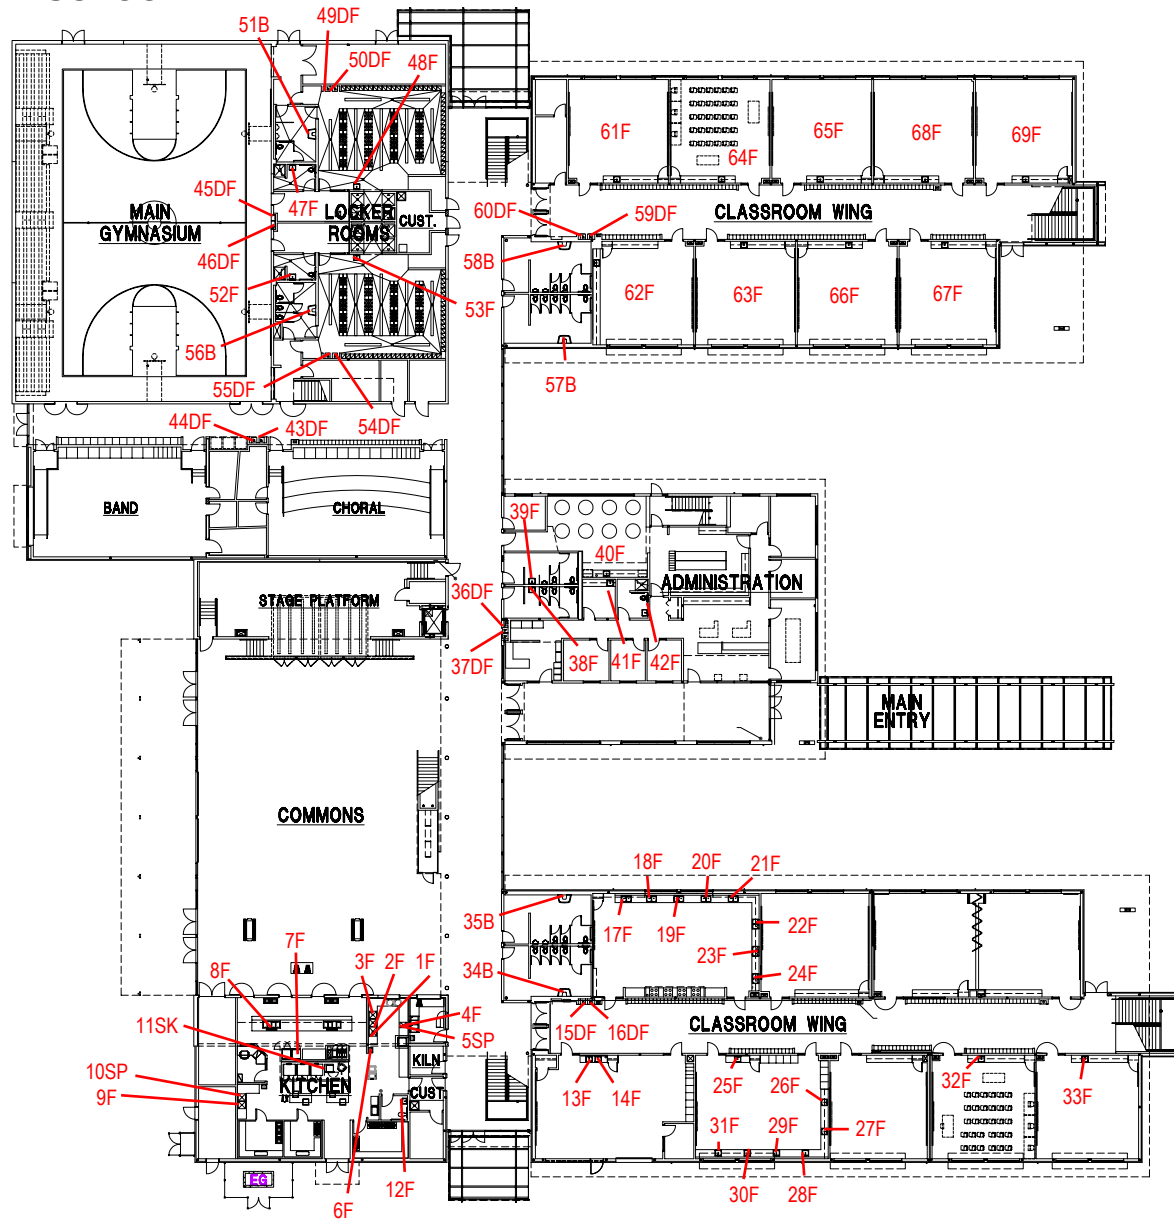

# RON RUSSELL MIDDLE SCHOOL

**LEGEND**

- B = Bradley
- DF = Drinking Fountain
- F = Fountain
- SK = Steam Kettle
- SP = Sprayer

**FLOOR PLAN - FIRST LEVEL**

# RON RUSSELL MIDDLE SCHOOL

**FLOOR PLAN - SECOND FLOOR**