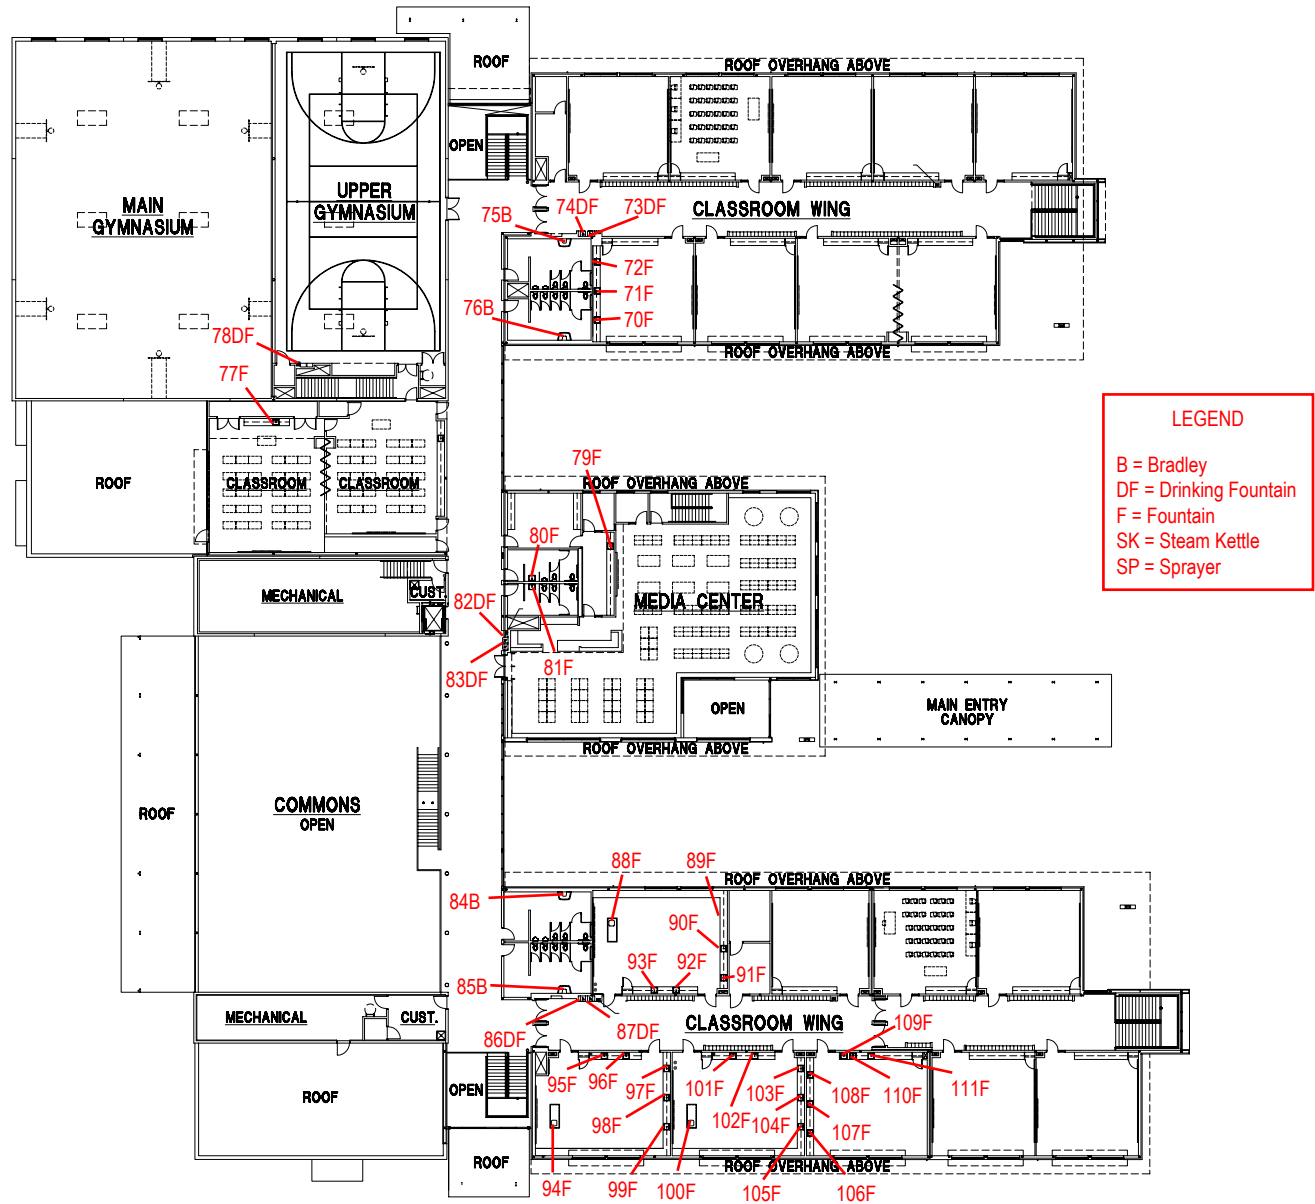

# RON RUSSELL MIDDLE SCHOOL

**LEGEND**

- B = Bradley
- DF = Drinking Fountain
- F = Fountain
- SK = Steam Kettle
- SP = Sprayer

**FLOOR PLAN - FIRST LEVEL**

# RON RUSSELL MIDDLE SCHOOL

**FLOOR PLAN - SECOND FLOOR**